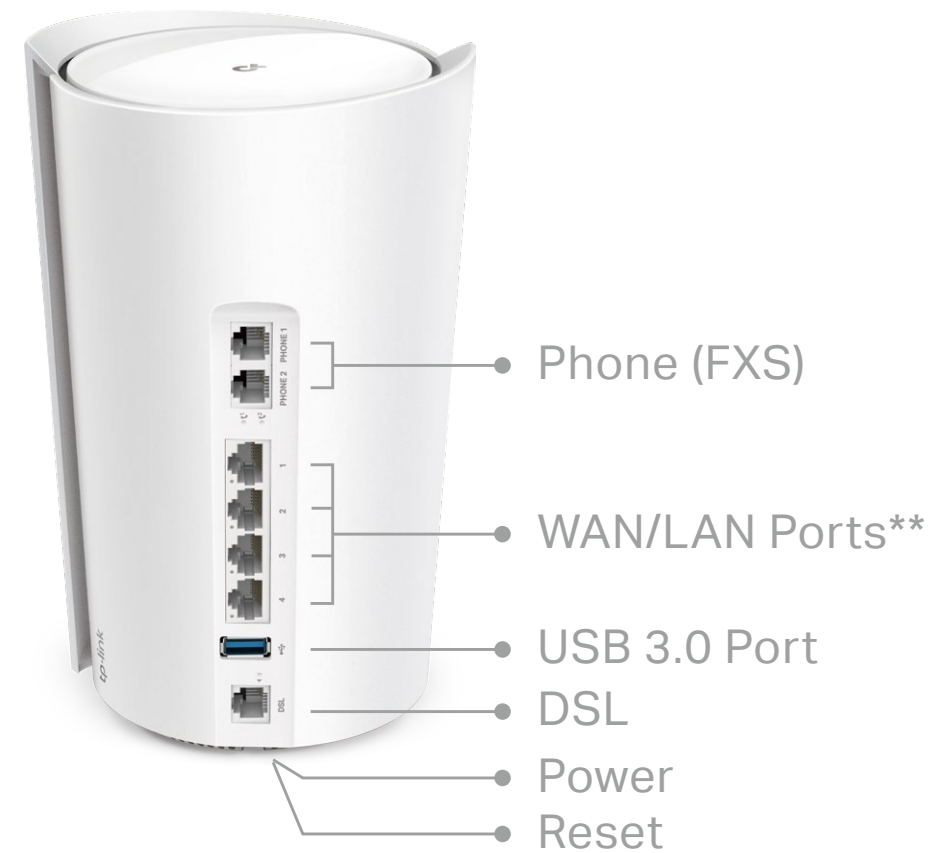

Specifications

Deco X73-DSL